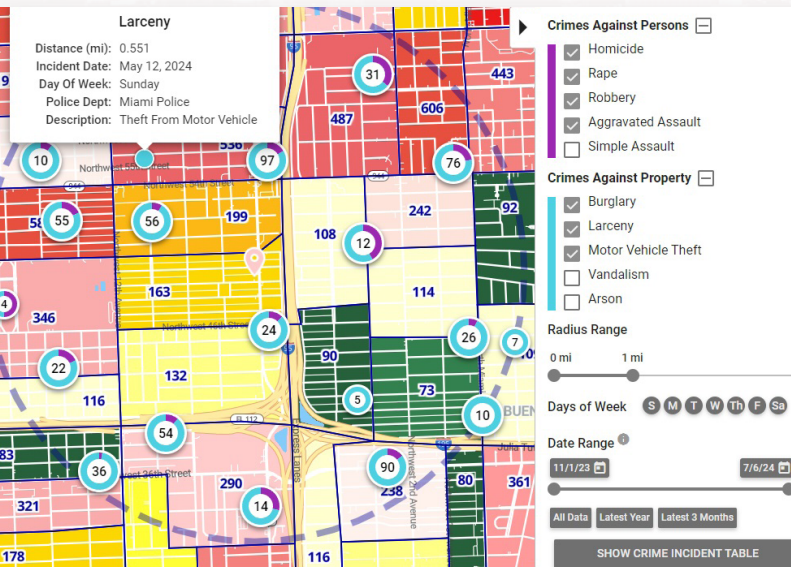

CRIMECAST Platform

CRIME INCIDENT FEATURE

Instant Access to the Latest Local Crime Data

Enhanced Crime Insight for Better Security

CAP Index's Crime Incident Feature is your go-to resource for the most up-to-date information on crime incidents near your locations (where available). **Access the latest available crime incident reporting from local law enforcement nationwide, all within the CRIMECAST Platform.**

The Crime Incident Feature gives you added insight into the current crime landscape at your locations, empowering you with data to contextualize crime incidents and review security strategies to optimize safety and spend.

What You'll Get:

- **Seamless Integration:** Access local crime incident data from within the CRIMECAST Platform
- **Enhanced Insights:** Tap into a more dynamic approach to crime prevention and analysis
- **Streamlined Access:** Avoid wasted time searching for local police data
- **Detailed Visualization:** See the full picture of crime occurrences near your locations (where available)

Get a comprehensive view of crime incidents at your locations. Filter by:

- Crime type
- Date range
- Day of week
- Specific distance from a location

Easily visualize crime data in the context of your locations with advanced mapping tools. Data can be visualized as a map overlay or in tabular format.