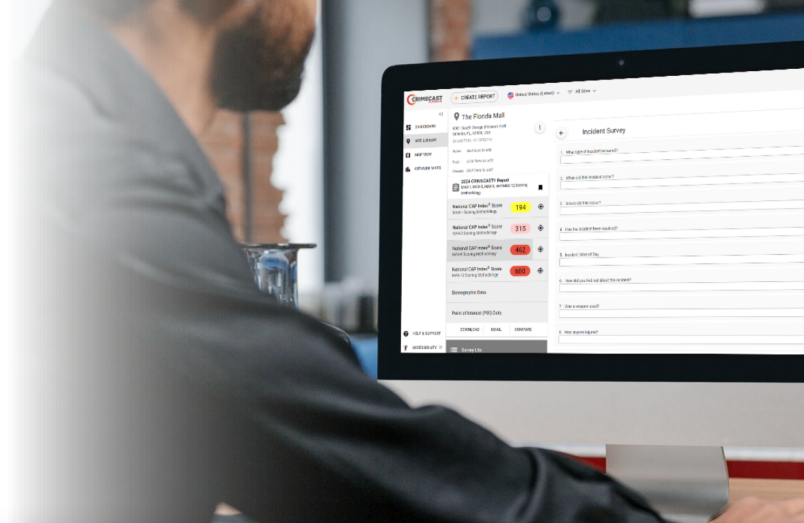

CRIMECAST Platform

SURVEY LITE

Better Risk Assessment for Better Business Protection

Collect the information you need to elevate your security strategy with CAP Index's Survey Lite, available through the CRIMECAST platform. Our easy-to-use survey tool provides a standardized, cost-effective method to **catalog and report on current security measures, protocols, and other factors across your locations**, empowering you with valuable site data to make informed security decisions.

Start with 10 standardized survey questions based on industry benchmarks, then **customize or create new questions to match your organization's specific needs** and assessment objectives.

Trusted by:

80%+
of Fortune 100
Companies

**23 of the
top 25**
retailers

**23 of the
top 25**
financial
institutions

Why CAP Index?

With more than 35 years of data science, criminology, and risk consulting expertise, CAP Index empowers businesses with actionable intelligence to make critical security decisions and outsmart crime.

Contact your CAP Index risk expert or email us at askcap@capindex.com for more information.

Check Off Your Benefits

With CAP Index's Survey Lite, CRIMECAST users can access a risk assessment tool that provides:

- ✓ **Tailored Insights:** Gain location-specific intelligence regarding security, safety, risk, and compliance challenges
- ✓ **Expert Guidance:** Improve your risk assessment with best-practice questions based on input from industry authorities
- ✓ **Ease of Use:** Administer and access your survey directly through the CRIMECAST Platform – no extra software needed
- ✓ **On-the-go Access:** Perform your risk assessment whenever and wherever you need it on a mobile-friendly platform
- ✓ **Cost Savings:** Uncover areas where security spending can be optimized without compromising safety
- ✓ **Operational Gains:** Identify process improvements and training needs
- ✓ **Ready-to-use Reporting:** Generate reader-friendly, professional-looking survey results to present to management
- ✓ **Personalized Support:** Tap into CAP's team of security experts for guidance and recommendations
- ✓ **Peace of Mind:** Equip yourself with the information you need to reduce risk, enhance safety, and improve security ROI